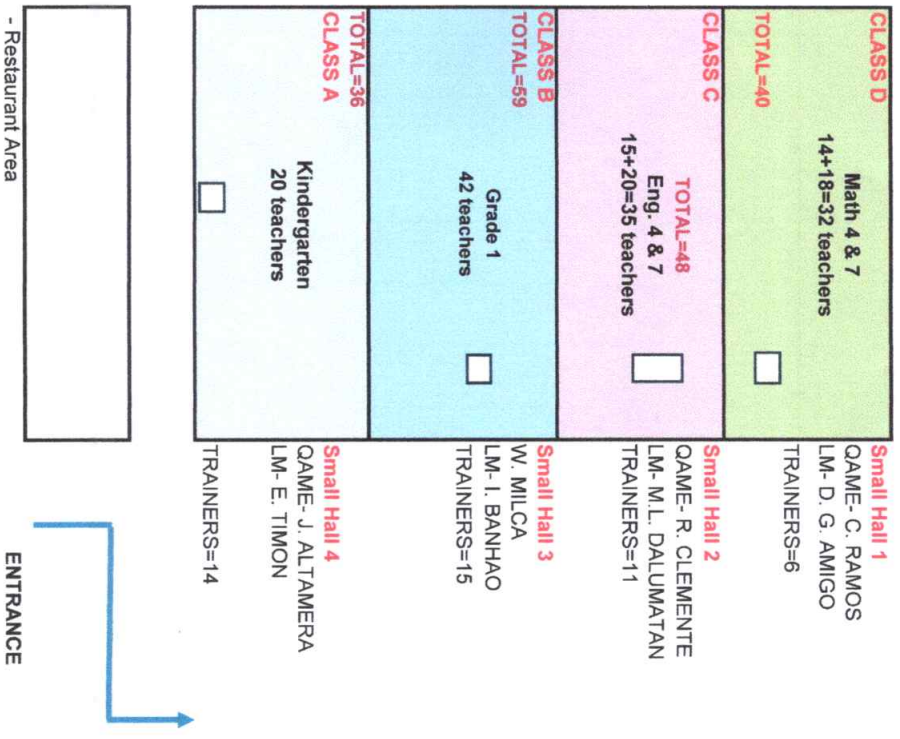

Republic of the Philippines  
**Department of Education**  
Region XI  
**SCHOOLS DIVISION OF DIGOS CITY**

**Enclosure 5: Opening Program**

SCHOOL-BASED TRAINING OF TEACHERS (SBTT) ON THE MATATAG CURRICULUM  
July 1-5, 2024  
Crisbelle Crown Center, Digos City

Program Host: Janice A. Alquizar  
EPS II HRD

Enclosure 6: Room/Breakout Rooms

Left side - Smaller Halls

**CLASS D**  
 Math 4 & 7  
 14+18=32 teachers  
 TOTAL=40  
**Small Hall 1**  
 GAME- C. RAMOS  
 LM- D. G. AMIGO  
 TRAINERS=6